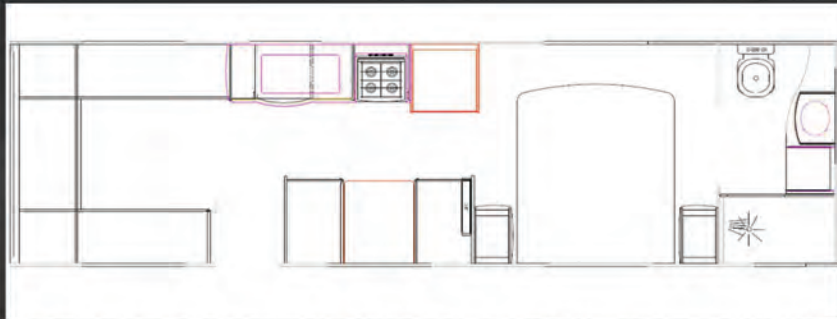

* Note options subject to change

8.0m Platinum Caravan

Specifications
 Berths: 4
 Exterior Width: 2.3m
 Towing Length: 9.4m
 Total Height: 2.4m
 External Body Length: 8.0m

LEISURELINE

LEISURELINE