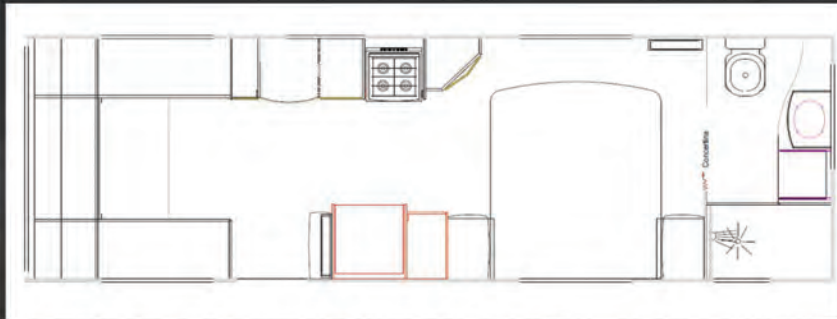

* Note options subject to change

7.23m Platinum Caravan

Specifications
 Berths: 4
 Exterior Width: 2.3m
 Towing Length: 9.2m
 Total Height: 2.4m
 External Body Length: 7.23m

LEISURELINE

LEISURELINE